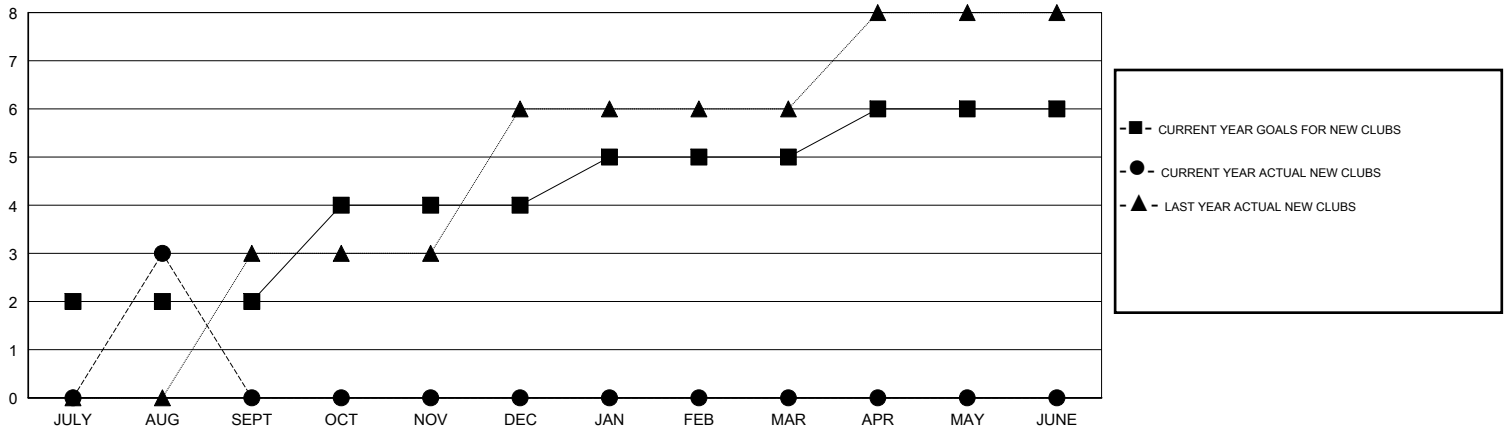

MONTHLY MEMBERSHIP PROGRESS REPORT

District 322C4

Results as of: 8/31/2014

GMT: NAZMUL HAQUE

LOCATION INDIA

GMT CA 6

Clubs					Members				
RESULTS FOR 2014-2015					RESULTS FOR 2014-2015				
QUARTER	NEW CLUB GOAL	ACTUAL NEW CLUBS	ACTUAL DROPPED CLUBS	ACTUAL NET GAIN/LOSS	QUARTER	NEW MEMBER GOAL	ACTUAL TOTAL MEMBERS ADDED	ACTUAL DROPPED MEMBERS	ACTUAL NET GAIN/LOSS
JULY/AUG/SEPT	2	3	0	3	JULY/AUG/SEPT	81	160	54	106
OCT/NOV/DEC	2	0	0	0	OCT/NOV/DEC	40	0	0	0
JAN/FEB/MAR	1	0	0	0	JAN/FEB/MAR	74	0	0	0
APR/MAY/JUNE	1	0	0	0	APR/MAY/JUNE	-30	0	0	0

GOALS AND ACTUAL NEW CLUBS CUMULATIVE

GOALS AND ACTUAL MEMBERS CUMULATIVE

DROPPED CLUBS: 0	19 CLUBS OF 68 ADDED 1 OR MORE NEW MEMBERS	<u>GENDER DISTRIBUTION</u>	
<u>DROPPED MEMBERS</u>		MALE	1,157 (65.26%)
DECEASED	CLICK HERE FOR HEALTH ASSESSMENT DATA	FEMALE	616 (34.74%)
CLUB CANCELLED		FAMILY UNIT MEMBERS	958
OTHER		HEAD OF HOUSEHOLD	431
TOTAL		NON-HEAD OF HOUSEHOLD	527