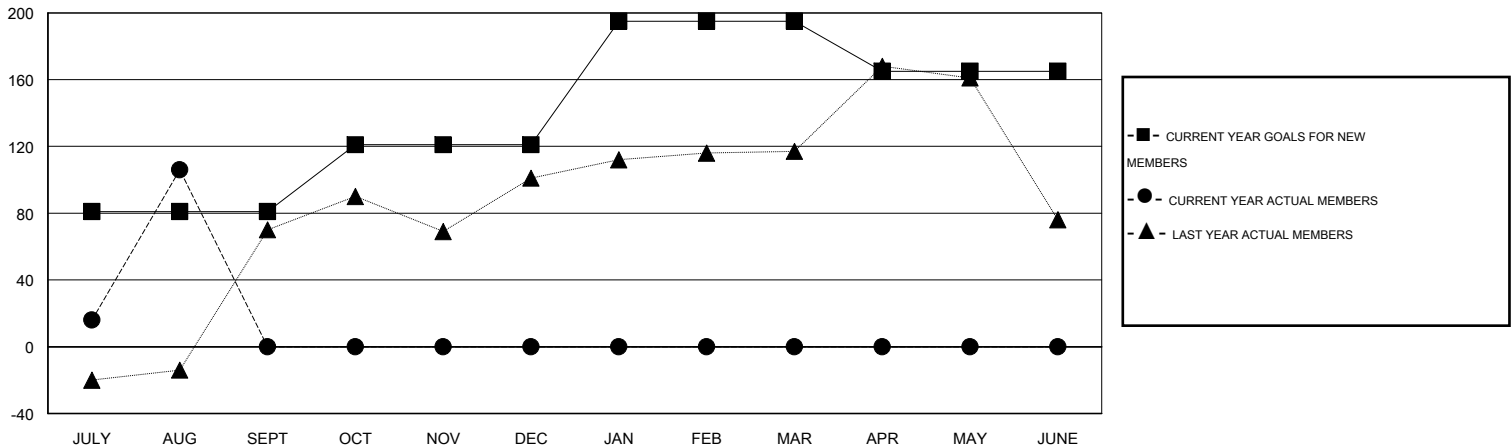

MONTHLY MEMBERSHIP PROGRESS REPORT

District 322C4

Results as of: 8/31/2014

GMT: NAZMUL HAQUE

LOCATION INDIA

GMT CA 6

Clubs					Members				
RESULTS FOR 2014-2015					RESULTS FOR 2014-2015				
QUARTER	NEW CLUB GOAL	ACTUAL NEW CLUBS	ACTUAL DROPPED CLUBS	ACTUAL NET GAIN/LOSS	QUARTER	NEW MEMBER GOAL	ACTUAL TOTAL MEMBERS ADDED	ACTUAL DROPPED MEMBERS	ACTUAL NET GAIN/LOSS
JULY/AUG/SEPT	2	3	0	3	JULY/AUG/SEPT	81	160	54	106
OCT/NOV/DEC	2	0	0	0	OCT/NOV/DEC	40	0	0	0
JAN/FEB/MAR	1	0	0	0	JAN/FEB/MAR	74	0	0	0
APR/MAY/JUNE	1	0	0	0	APR/MAY/JUNE	-30	0	0	0

GOALS AND ACTUAL NEW CLUBS CUMULATIVE

GOALS AND ACTUAL MEMBERS CUMULATIVE

DROPPED CLUBS: 0	19 CLUBS OF 68 ADDED 1 OR MORE NEW MEMBERS	<u>GENDER DISTRIBUTION</u>	
<u>DROPPED MEMBERS</u>		MALE	1,157 (65.26%)
DECEASED	CLICK HERE FOR HEALTH ASSESSMENT DATA	FEMALE	616 (34.74%)
CLUB CANCELLED		FAMILY UNIT MEMBERS	958
OTHER		HEAD OF HOUSEHOLD	431
TOTAL		NON-HEAD OF HOUSEHOLD	527